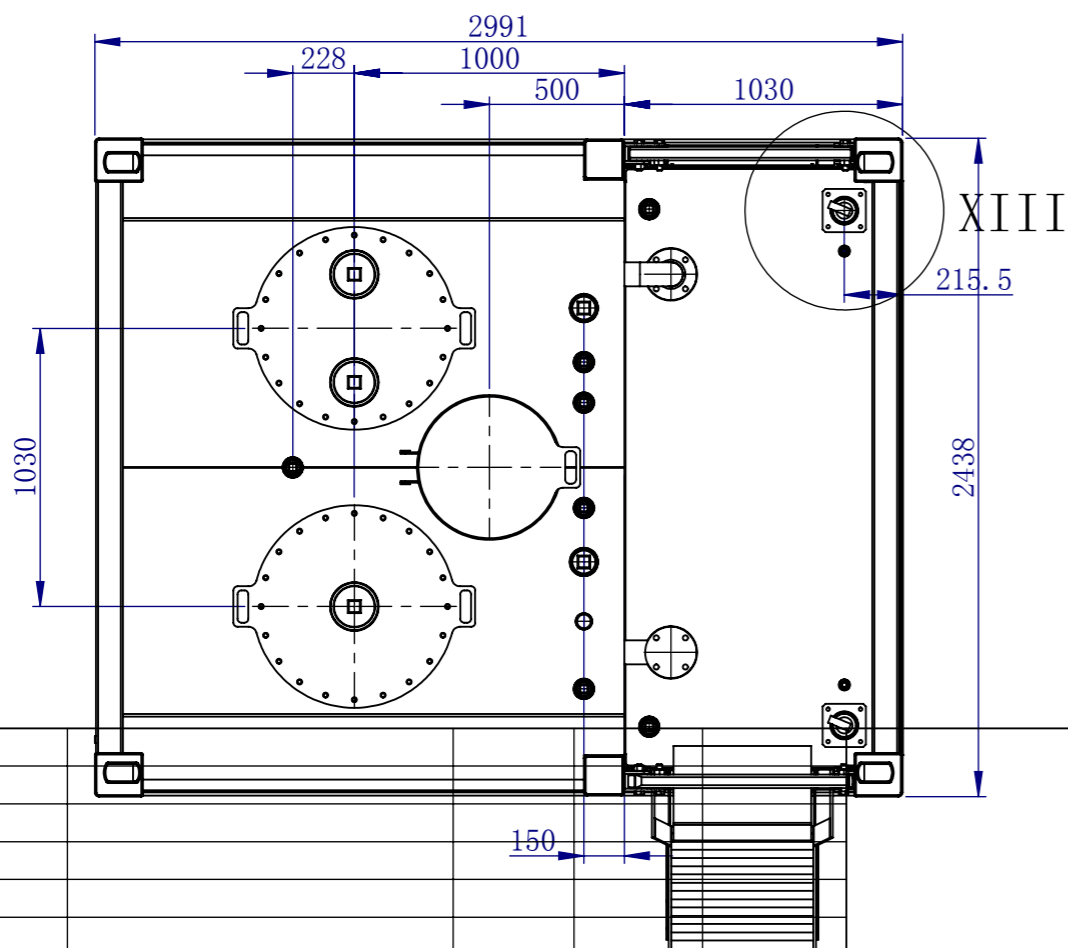

Tank	
Content	Diesel
External size (LWH)	2991x2438x2896mm
Internal size (LWH)	1905x2374x2690mm
Total volume	11839L
Safe volume	11240L

07					
06					
05					
04					
03					
02					
01					
REV:	DATE:	REVISION:	DRAWN:	CHECKED:	APPROVED:

Material:	
Weight:	4833.12KG

DRAWN:	SAVING DATE:	TITLE:		
	2016/3/15	10' HC		
CHECKED:	DATE:	DRAWING NO. :	REV:	A3
CLIENT:	DATE:		SHEET: 1 of 20	
APPROVED:	DATE:	PURCHASE ORDER NO. :	Scale: No scale	⊕ - ▷

07					
06					
05					
04					
03					
02					
01					
REV:	DATE:	REVISION:	DRAWN:	CHECKED:	APPROVED:

Material:
Weight: 4833.12KG

DRAWN:	SAVING DATE:	TITLE:		
CHECKED:	DATE:	10' HC		
CLIENT:	DATE:	DRAWING NO. :	REV:	A3
APPROVED:	DATE:	PURCHASE ORDER NO. :	SHEET:	2 of 20
			Scale:	⊕ - ▽
			No scale	