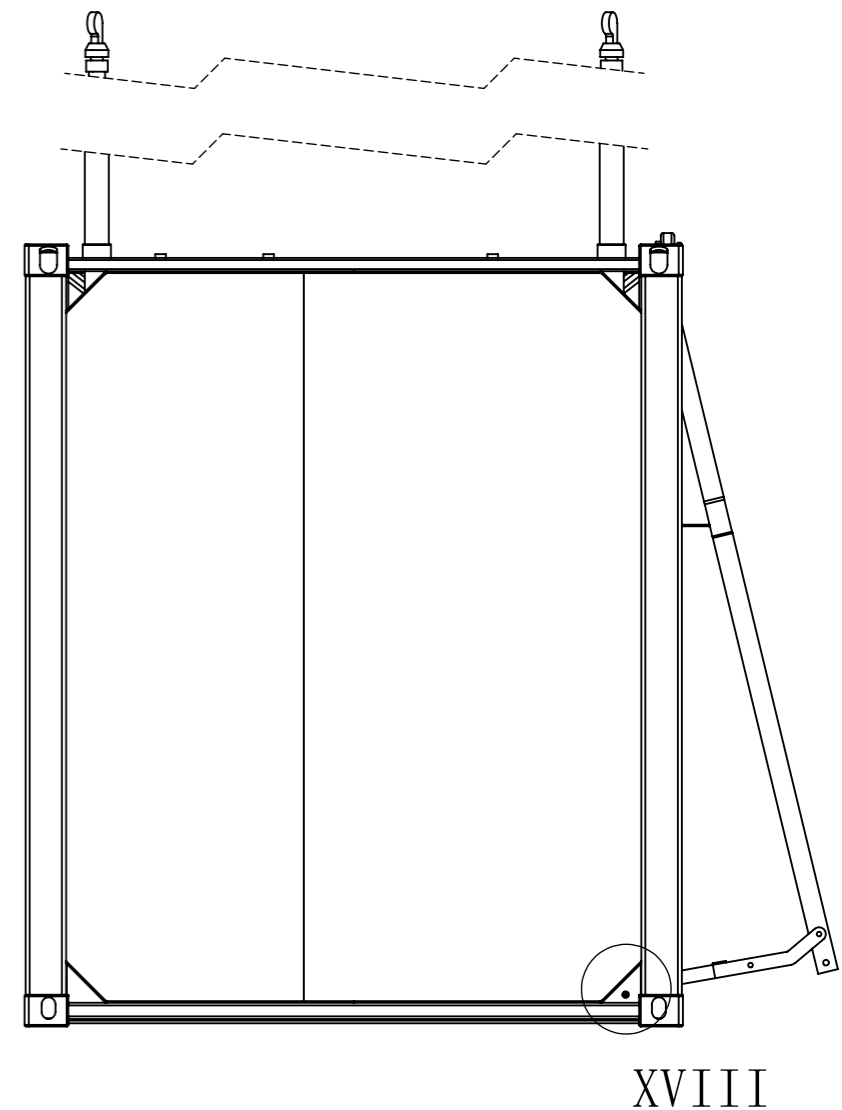

Tank	
Content	Diesel
External size (LWH)	2991x2438x2896mm
Internal size (LWH)	1905x2374x2690mm
Total volume	11839L
Safe volume	11240L

07					
06					
05					
04					
03					
02					
01					
REV:	DATE:	REVISION:	DRAWN:	CHECKED:	APPROVED:

Material:	
Weight:	4833.12KG

DRAWN:	SAVING DATE:	TITLE:		
	2016/3/15	10' HC		
CHECKED:	DATE:	DRAWING NO. :	REV:	A3
CLIENT:	DATE:		SHEET: 1 of 20	
APPROVED:	DATE:	PURCHASE ORDER NO. :	Scale: No scale	⊕ - ▷

07					
06					
05					
04					
03					
02					
01					
REV:	DATE:	REVISION:	DRAWN:	CHECKED:	APPROVED:

Material:
Weight: 4833.12KG

DRAWN:	SAVING DATE:	TITLE:		
CHECKED:	DATE:	10' HC		
CLIENT:	DATE:	DRAWING NO. :	REV:	A3
APPROVED:	DATE:	PURCHASE ORDER NO. :	SHEET:	2 of 20
			Scale:	⊕ - ▽
			No scale	