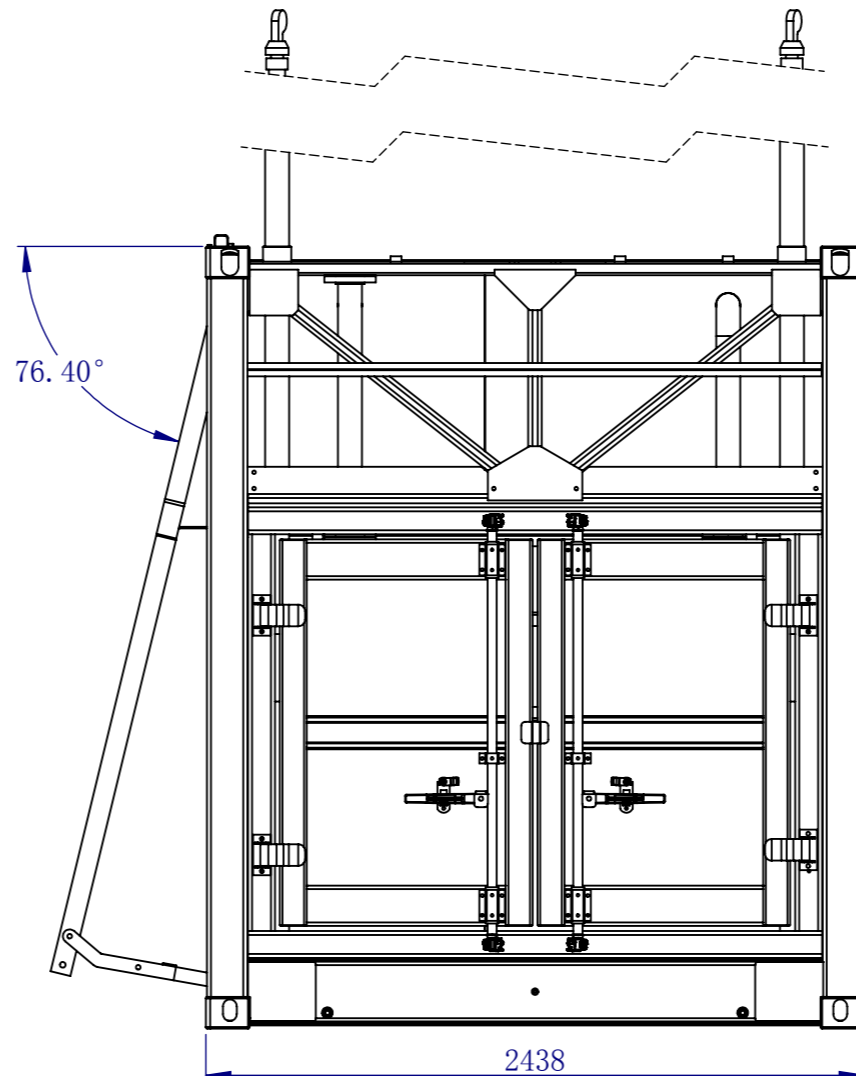

Tank	
Content	Diesel
External size (LWH)	2991x2438x2896mm
Internal size (LWH)	1905x2374x2690mm
Total volume	11839L
Safe volume	11240L

07					
06					
05					
04					
03					
02					
01					
REV:	DATE:	REVISION:	DRAWN:	CHECKED:	APPROVED:

Material:	
Weight:	4833.12KG

DRAWN:	SAVING DATE:	TITLE:		
	2016/3/15	10' HC		
CHECKED:	DATE:	DRAWING NO. :	REV:	A3
CLIENT:	DATE:		SHEET: 1 of 20	
APPROVED:	DATE:	PURCHASE ORDER NO. :	Scale: No scale	⊕ - ▷

07					
06					
05					
04					
03					
02					
01					
REV:	DATE:	REVISION:	DRAWN:	CHECKED:	APPROVED:

Material:
Weight: 4833.12KG

DRAWN:	SAVING DATE:	TITLE:		
CHECKED:	DATE:	10' HC		
CLIENT:	DATE:	DRAWING NO. :	REV:	A3
APPROVED:	DATE:	PURCHASE ORDER NO. :	SHEET:	2 of 20
			Scale:	⊕ - ▽
			No scale	