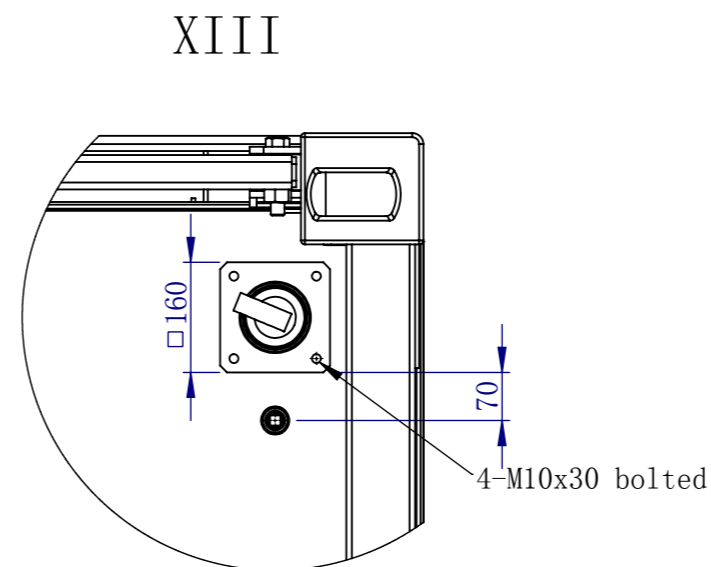

Tank	
Content	Diesel
External size (LWH)	2991x2438x2896mm
Internal size (LWH)	1905x2374x2690mm
Total volume	11839L
Safe volume	11240L

07					
06					
05					
04					
03					
02					
01					
REV:	DATE:	REVISION:	DRAWN:	CHECKED:	APPROVED:

Material:	
Weight:	4833.12KG

DRAWN:	SAVING DATE:	TITLE:		
	2016/3/15	10' HC		
CHECKED:	DATE:	DRAWING NO. :	REV:	A3
CLIENT:	DATE:		SHEET: 1 of 20	
APPROVED:	DATE:	PURCHASE ORDER NO. :	Scale: No scale	⊕ - ▷

07					
06					
05					
04					
03					
02					
01					
REV:	DATE:	REVISION:	DRAWN:	CHECKED:	APPROVED:

Material:
Weight: 4833.12KG

DRAWN:	SAVING DATE:	TITLE:		
CHECKED:	DATE:	10' HC		
CLIENT:	DATE:	DRAWING NO. :	REV:	A3
APPROVED:	DATE:	PURCHASE ORDER NO. :	SHEET:	2 of 20
			Scale:	⊕ - ▽
			No scale	