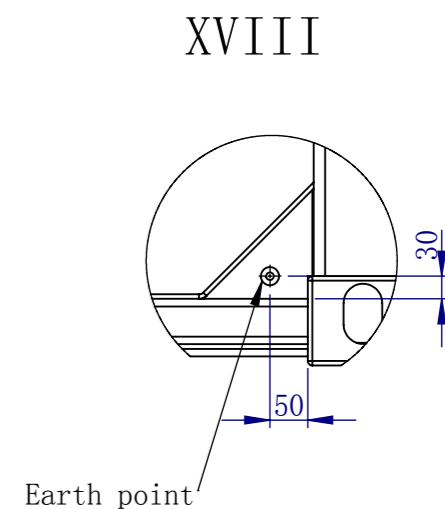

Tank	
Content	Diesel
External size (LWH)	2991x2438x2896mm
Internal size (LWH)	1905x2374x2690mm
Total volume	11839L
Safe volume	11240L

07					
06					
05					
04					
03					
02					
01					
REV:	DATE:	REVISION:	DRAWN:	CHECKED:	APPROVED:

Material:	
Weight:	4833.12KG

DRAWN:	SAVING DATE:	TITLE:		
	2016/3/15	10' HC		
CHECKED:	DATE:	DRAWING NO. :	REV:	A3
CLIENT:	DATE:		SHEET: 1 of 20	
APPROVED:	DATE:	PURCHASE ORDER NO. :	Scale: No scale	⊕ - ▷

07					
06					
05					
04					
03					
02					
01					
REV:	DATE:	REVISION:	DRAWN:	CHECKED:	APPROVED:

Material:
Weight: 4833.12KG

DRAWN:	SAVING DATE:	TITLE:		
CHECKED:	DATE:	10' HC		
CLIENT:	DATE:	DRAWING NO. :	REV:	A3
APPROVED:	DATE:	PURCHASE ORDER NO. :	SHEET:	2 of 20
			Scale:	⊕ - ▽
			No scale	