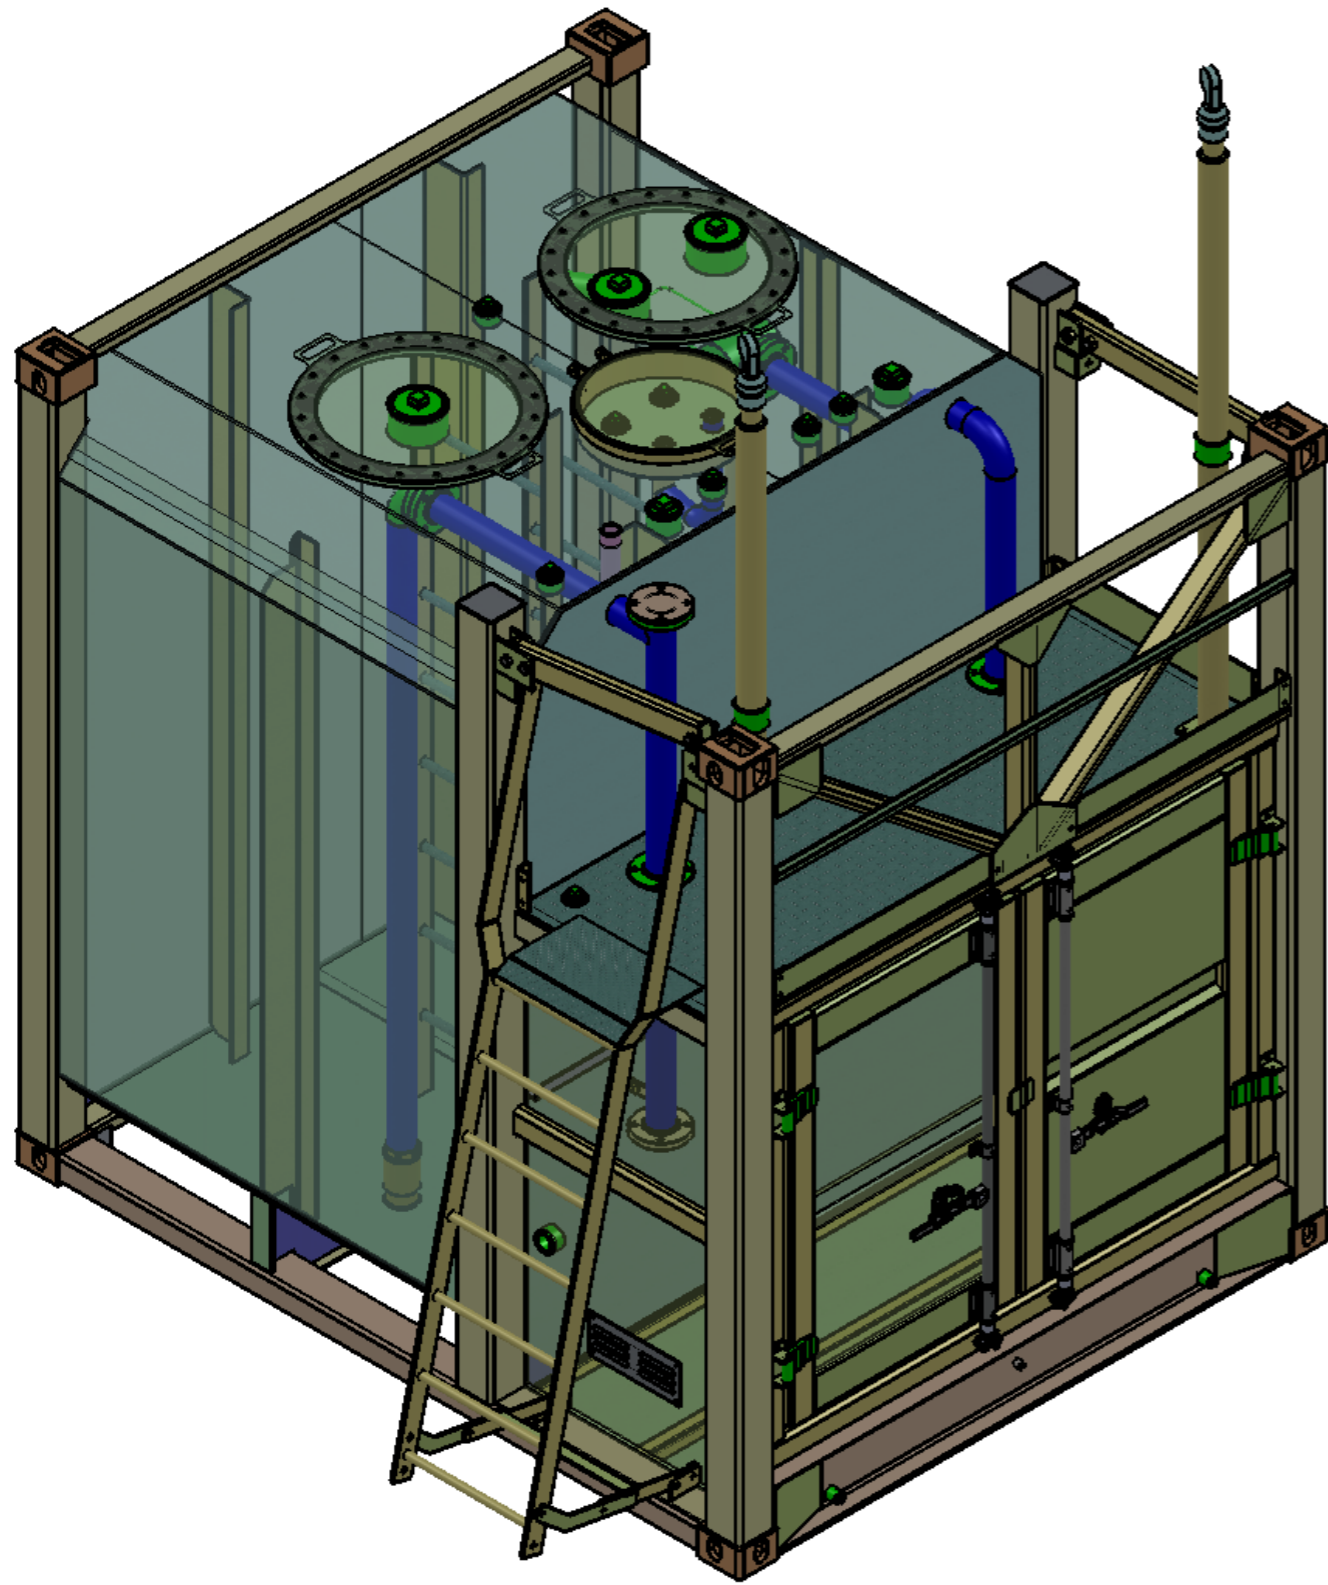

Tank	
Content	Diesel
External size (LWH)	2991x2438x2896mm
Internal size (LWH)	1905x2374x2690mm
Total volume	11839L
Safe volume	11240L

07					
06					
05					
04					
03					
02					
01					
REV:	DATE:	REVISION:	DRAWN:	CHECKED:	APPROVED:

Material:	
Weight:	4833.12KG

DRAWN:	SAVING DATE:	TITLE:		
	2016/3/15	10' HC		
CHECKED:	DATE:	DRAWING NO. :	REV:	A3
CLIENT:	DATE:		SHEET: 1 of 20	
APPROVED:	DATE:	PURCHASE ORDER NO. :	Scale: No scale	⊕ - ▷

07					
06					
05					
04					
03					
02					
01					
REV:	DATE:	REVISION:	DRAWN:	CHECKED:	APPROVED:

Material:
Weight: 4833.12KG

DRAWN:	SAVING DATE:	TITLE:		
CHECKED:	DATE:	10' HC		
CLIENT:	DATE:	DRAWING NO. :	REV:	A3
APPROVED:	DATE:	PURCHASE ORDER NO. :	SHEET:	2 of 20
			Scale:	⊕ - ▽
			No scale	