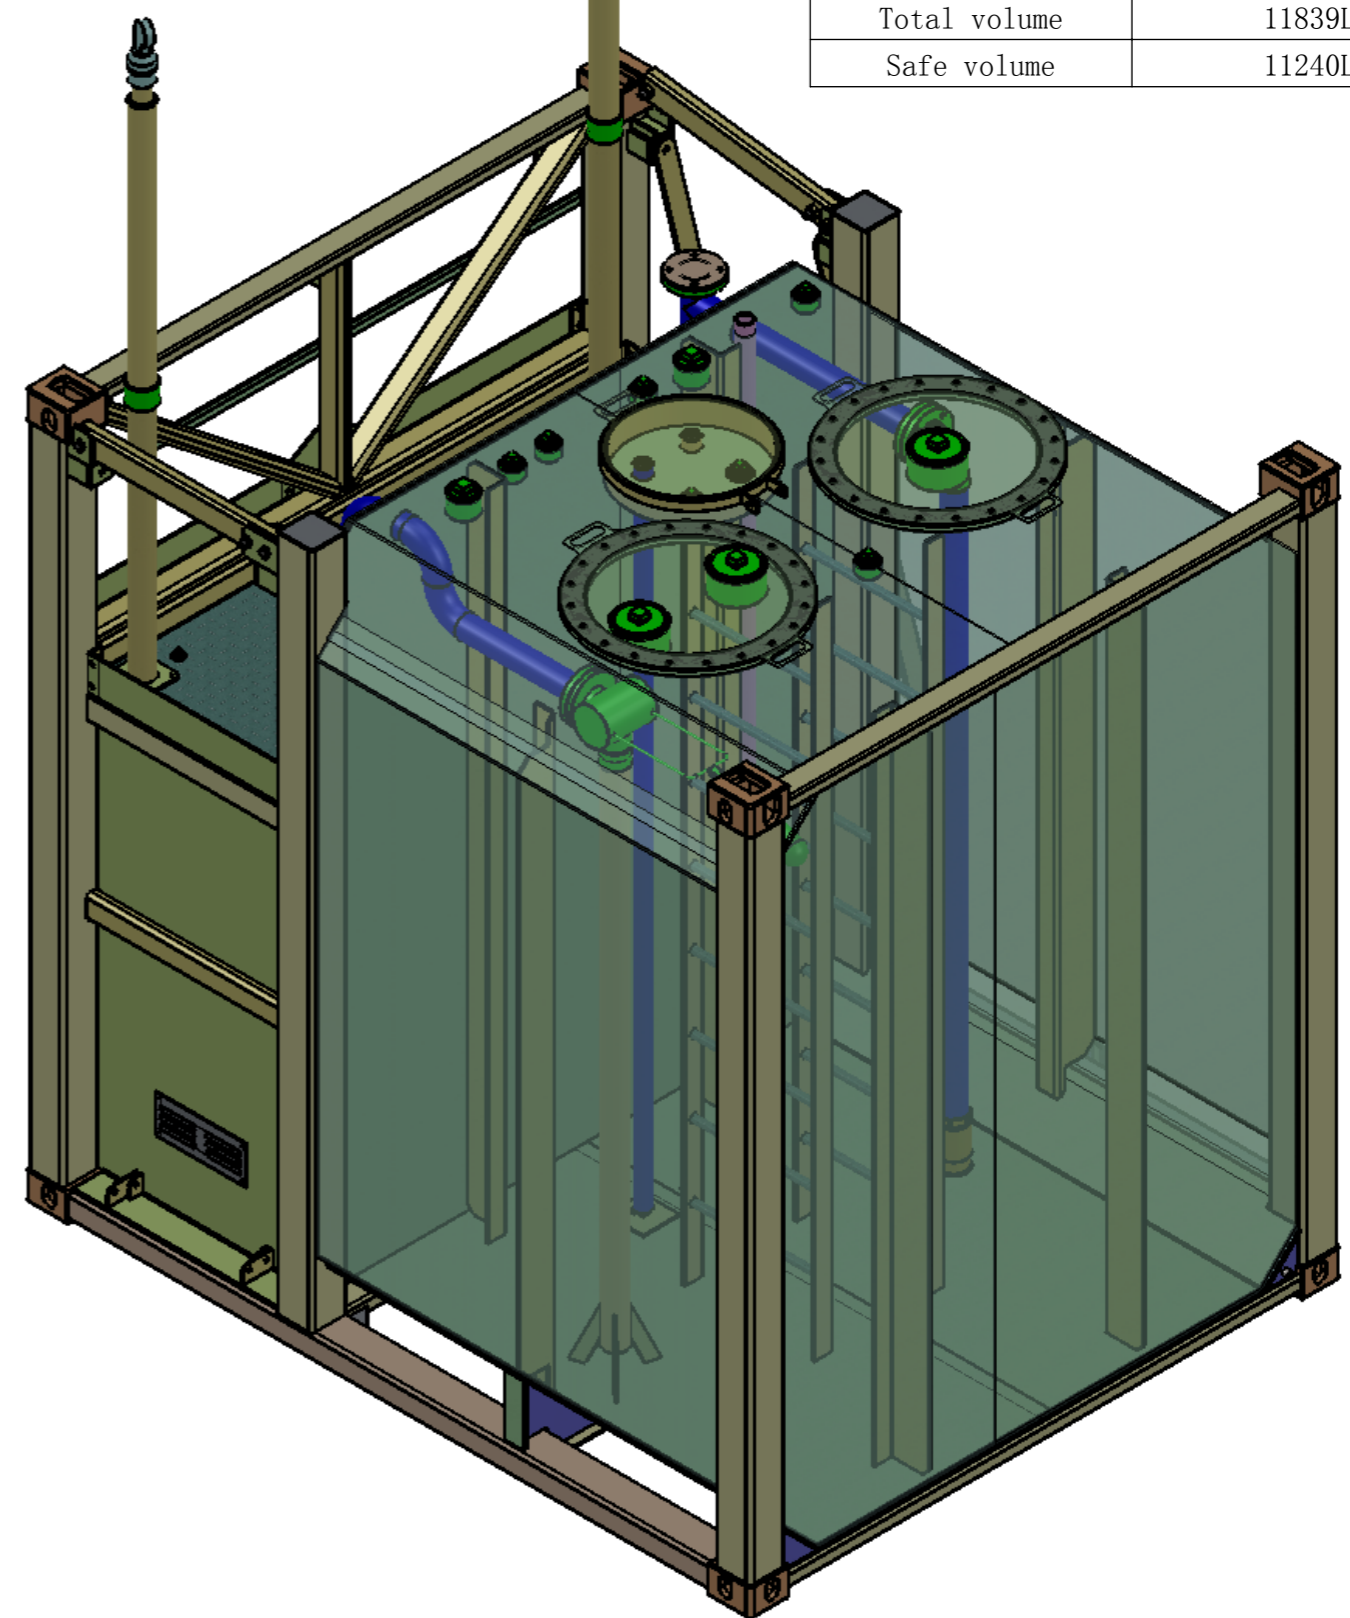

Tank	
Content	Diesel
External size (LWH)	2991x2438x2896mm
Internal size (LWH)	1905x2374x2690mm
Total volume	11839L
Safe volume	11240L

07					
06					
05					
04					
03					
02					
01					
REV:	DATE:	REVISION:	DRAWN:	CHECKED:	APPROVED:

Material:	
Weight:	4833.12KG

DRAWN:	SAVING DATE:	TITLE:		
	2016/3/15	10' HC		
CHECKED:	DATE:	DRAWING NO. :	REV:	A3
CLIENT:	DATE:		SHEET: 1 of 20	
APPROVED:	DATE:	PURCHASE ORDER NO. :	Scale: No scale	⊕ - ▷

07					
06					
05					
04					
03					
02					
01					
REV:	DATE:	REVISION:	DRAWN:	CHECKED:	APPROVED:

Material:
Weight: 4833.12KG

DRAWN:	SAVING DATE:	TITLE:		
CHECKED:	DATE:	10' HC		
CLIENT:	DATE:	DRAWING NO. :	REV:	A3
APPROVED:	DATE:	PURCHASE ORDER NO. :	SHEET:	2 of 20
			Scale:	⊕ - ▽
			No scale	