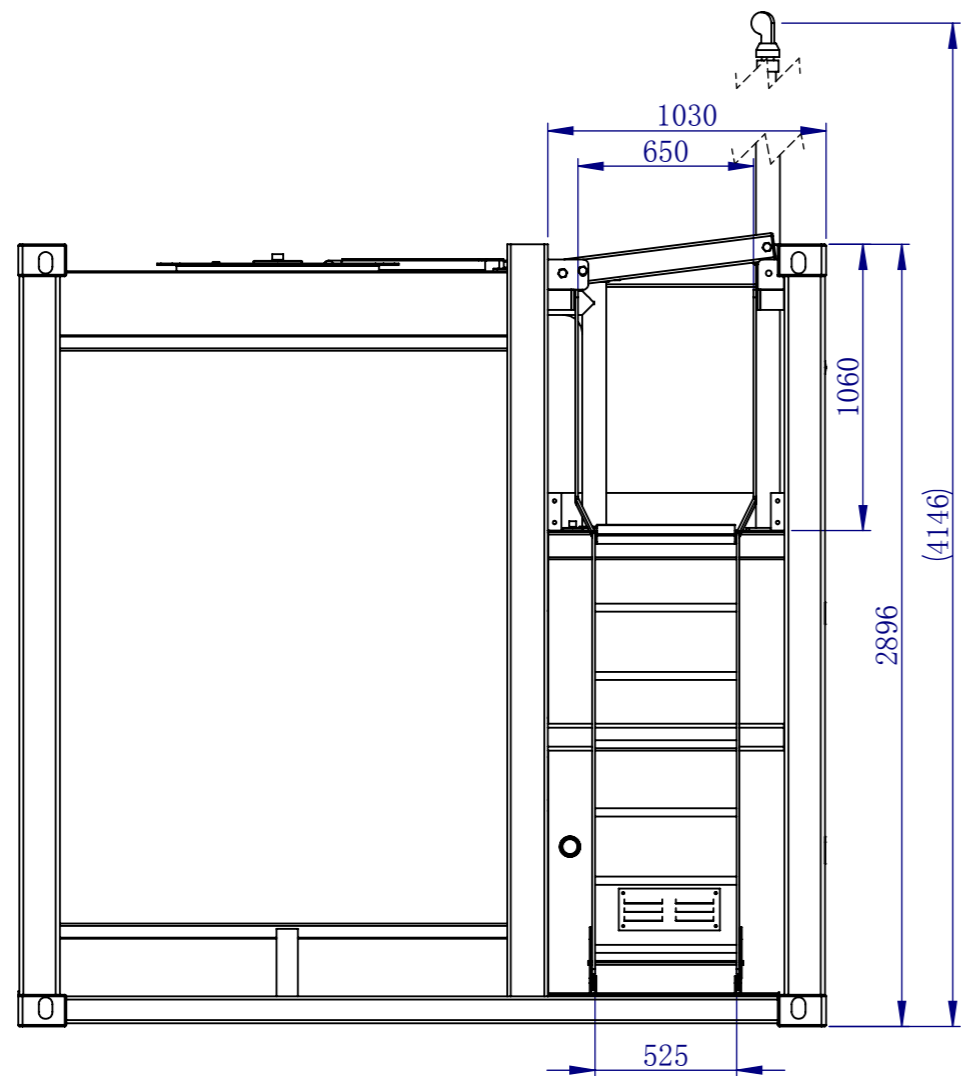

Tank	
Content	Diesel
External size (LWH)	2991x2438x2896mm
Internal size (LWH)	1905x2374x2690mm
Total volume	11839L
Safe volume	11240L

07					
06					
05					
04					
03					
02					
01					
REV:	DATE:	REVISION:	DRAWN:	CHECKED:	APPROVED:

Material:	
Weight:	4833.12KG

DRAWN:	SAVING DATE:	TITLE:		
	2016/3/15	10' HC		
CHECKED:	DATE:	DRAWING NO. :	REV:	A3
CLIENT:	DATE:		SHEET: 1 of 20	
APPROVED:	DATE:	PURCHASE ORDER NO. :	Scale: No scale	⊕ - ▷

07					
06					
05					
04					
03					
02					
01					
REV:	DATE:	REVISION:	DRAWN:	CHECKED:	APPROVED:

Material:
Weight: 4833.12KG

DRAWN:	SAVING DATE:	TITLE:		
CHECKED:	DATE:	10' HC		
CLIENT:	DATE:	DRAWING NO. :	REV:	A3
APPROVED:	DATE:	PURCHASE ORDER NO. :	SHEET:	2 of 20
			Scale:	⊕ - ▽
			No scale	